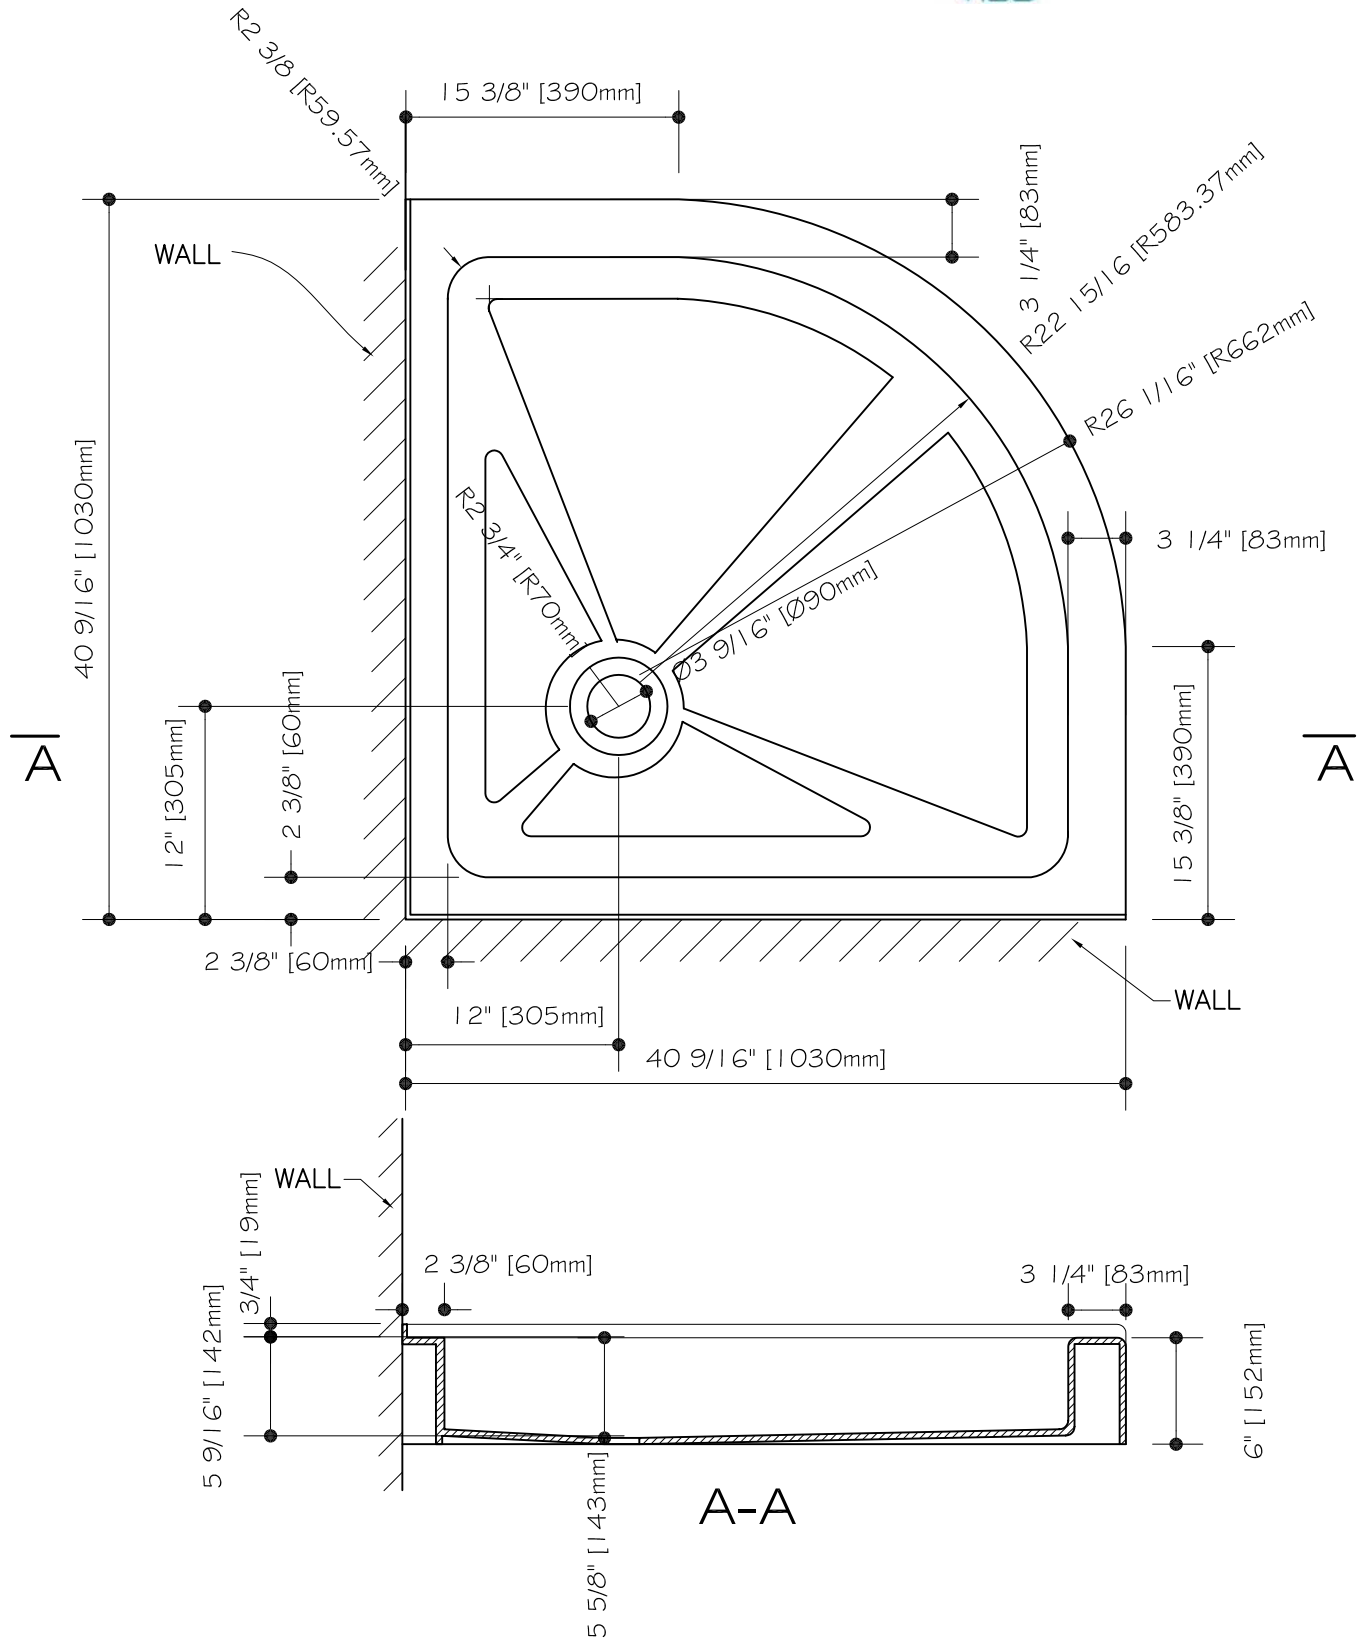

VIGO®

<http://www.vigoindustries.com>
1-866-591-7792

MODEL VG8426XXX39

THE MEASUREMENTS IN INCHES ARE ROUNDED TO THE NEAREST 1/16"