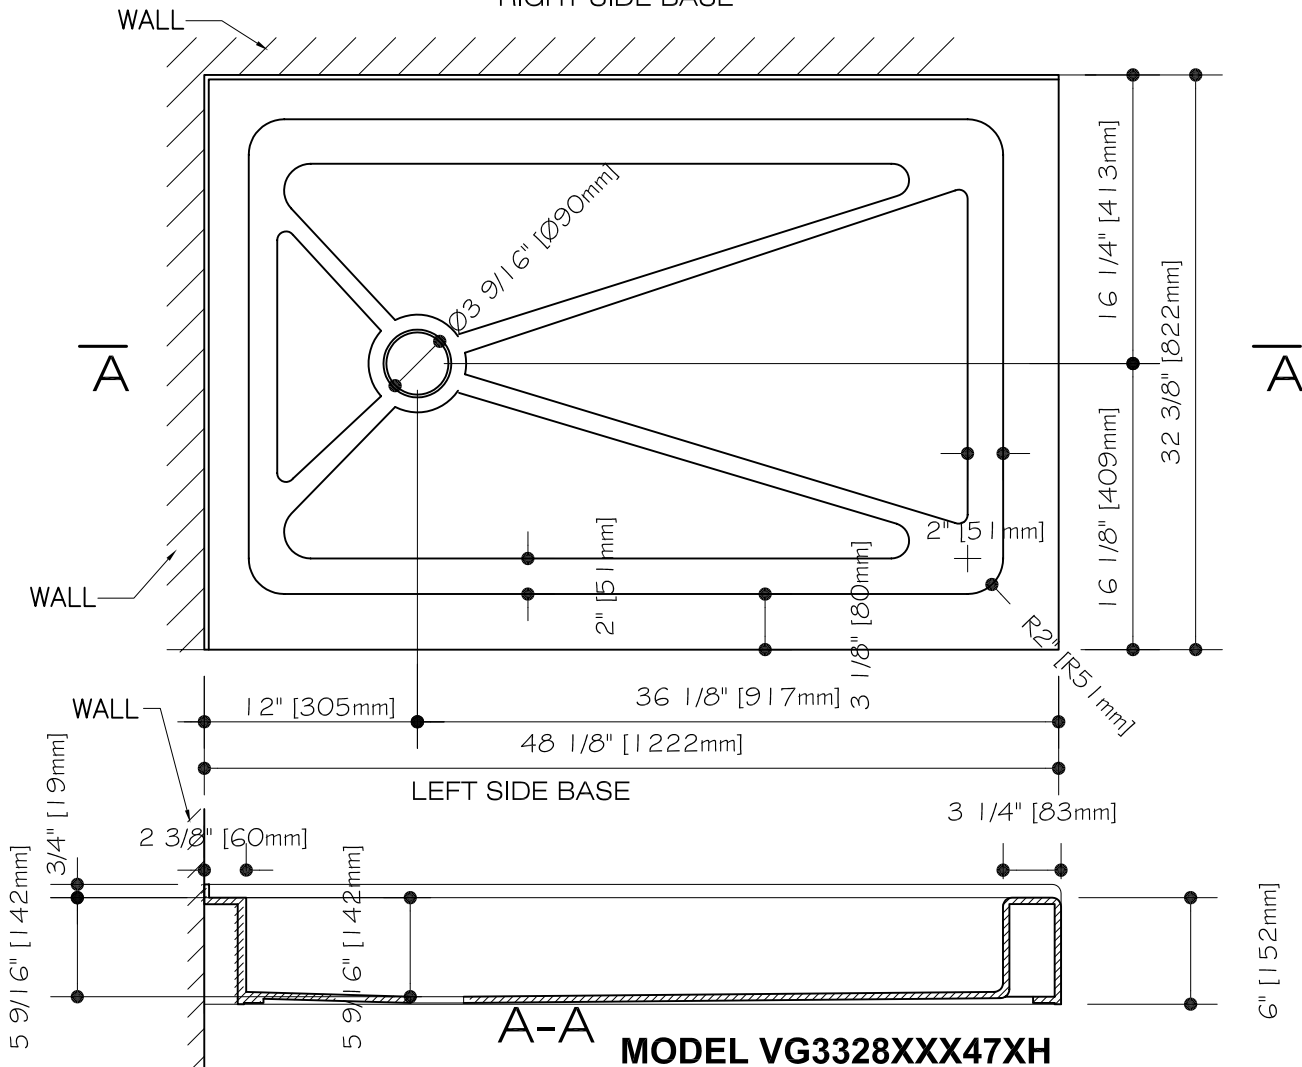

RIGHT SIDE BASE

LEFT SIDE BASE

MODEL VG3328XXX47XH

THE MEASUREMENTS IN INCHES ARE ROUNDED TO THE NEAREST 1/16"