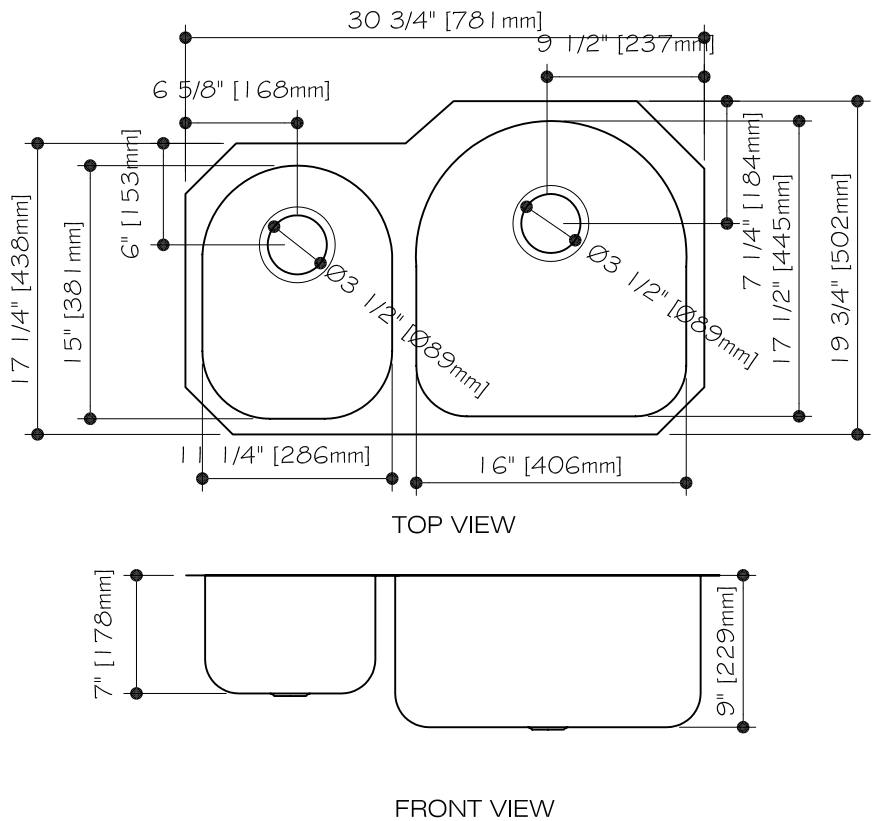

### FEATURED MODEL L203L 9 & 7" BOWL DEPTH

#### PACKING LIST

- SINK
- CUT-OUT TEMPLATE

#### NOMINAL DIMENSIONS

MODEL #	BOWL SIZE	SINK DEPTH	EXTERIOR DIM.	GAUGE
L203L	16"x17 1/2" 11 1/4"x15"	9" 7"	30 3/4" x 19 3/4"	18

1-866-591-7792

<http://www.vigoindustries.com>